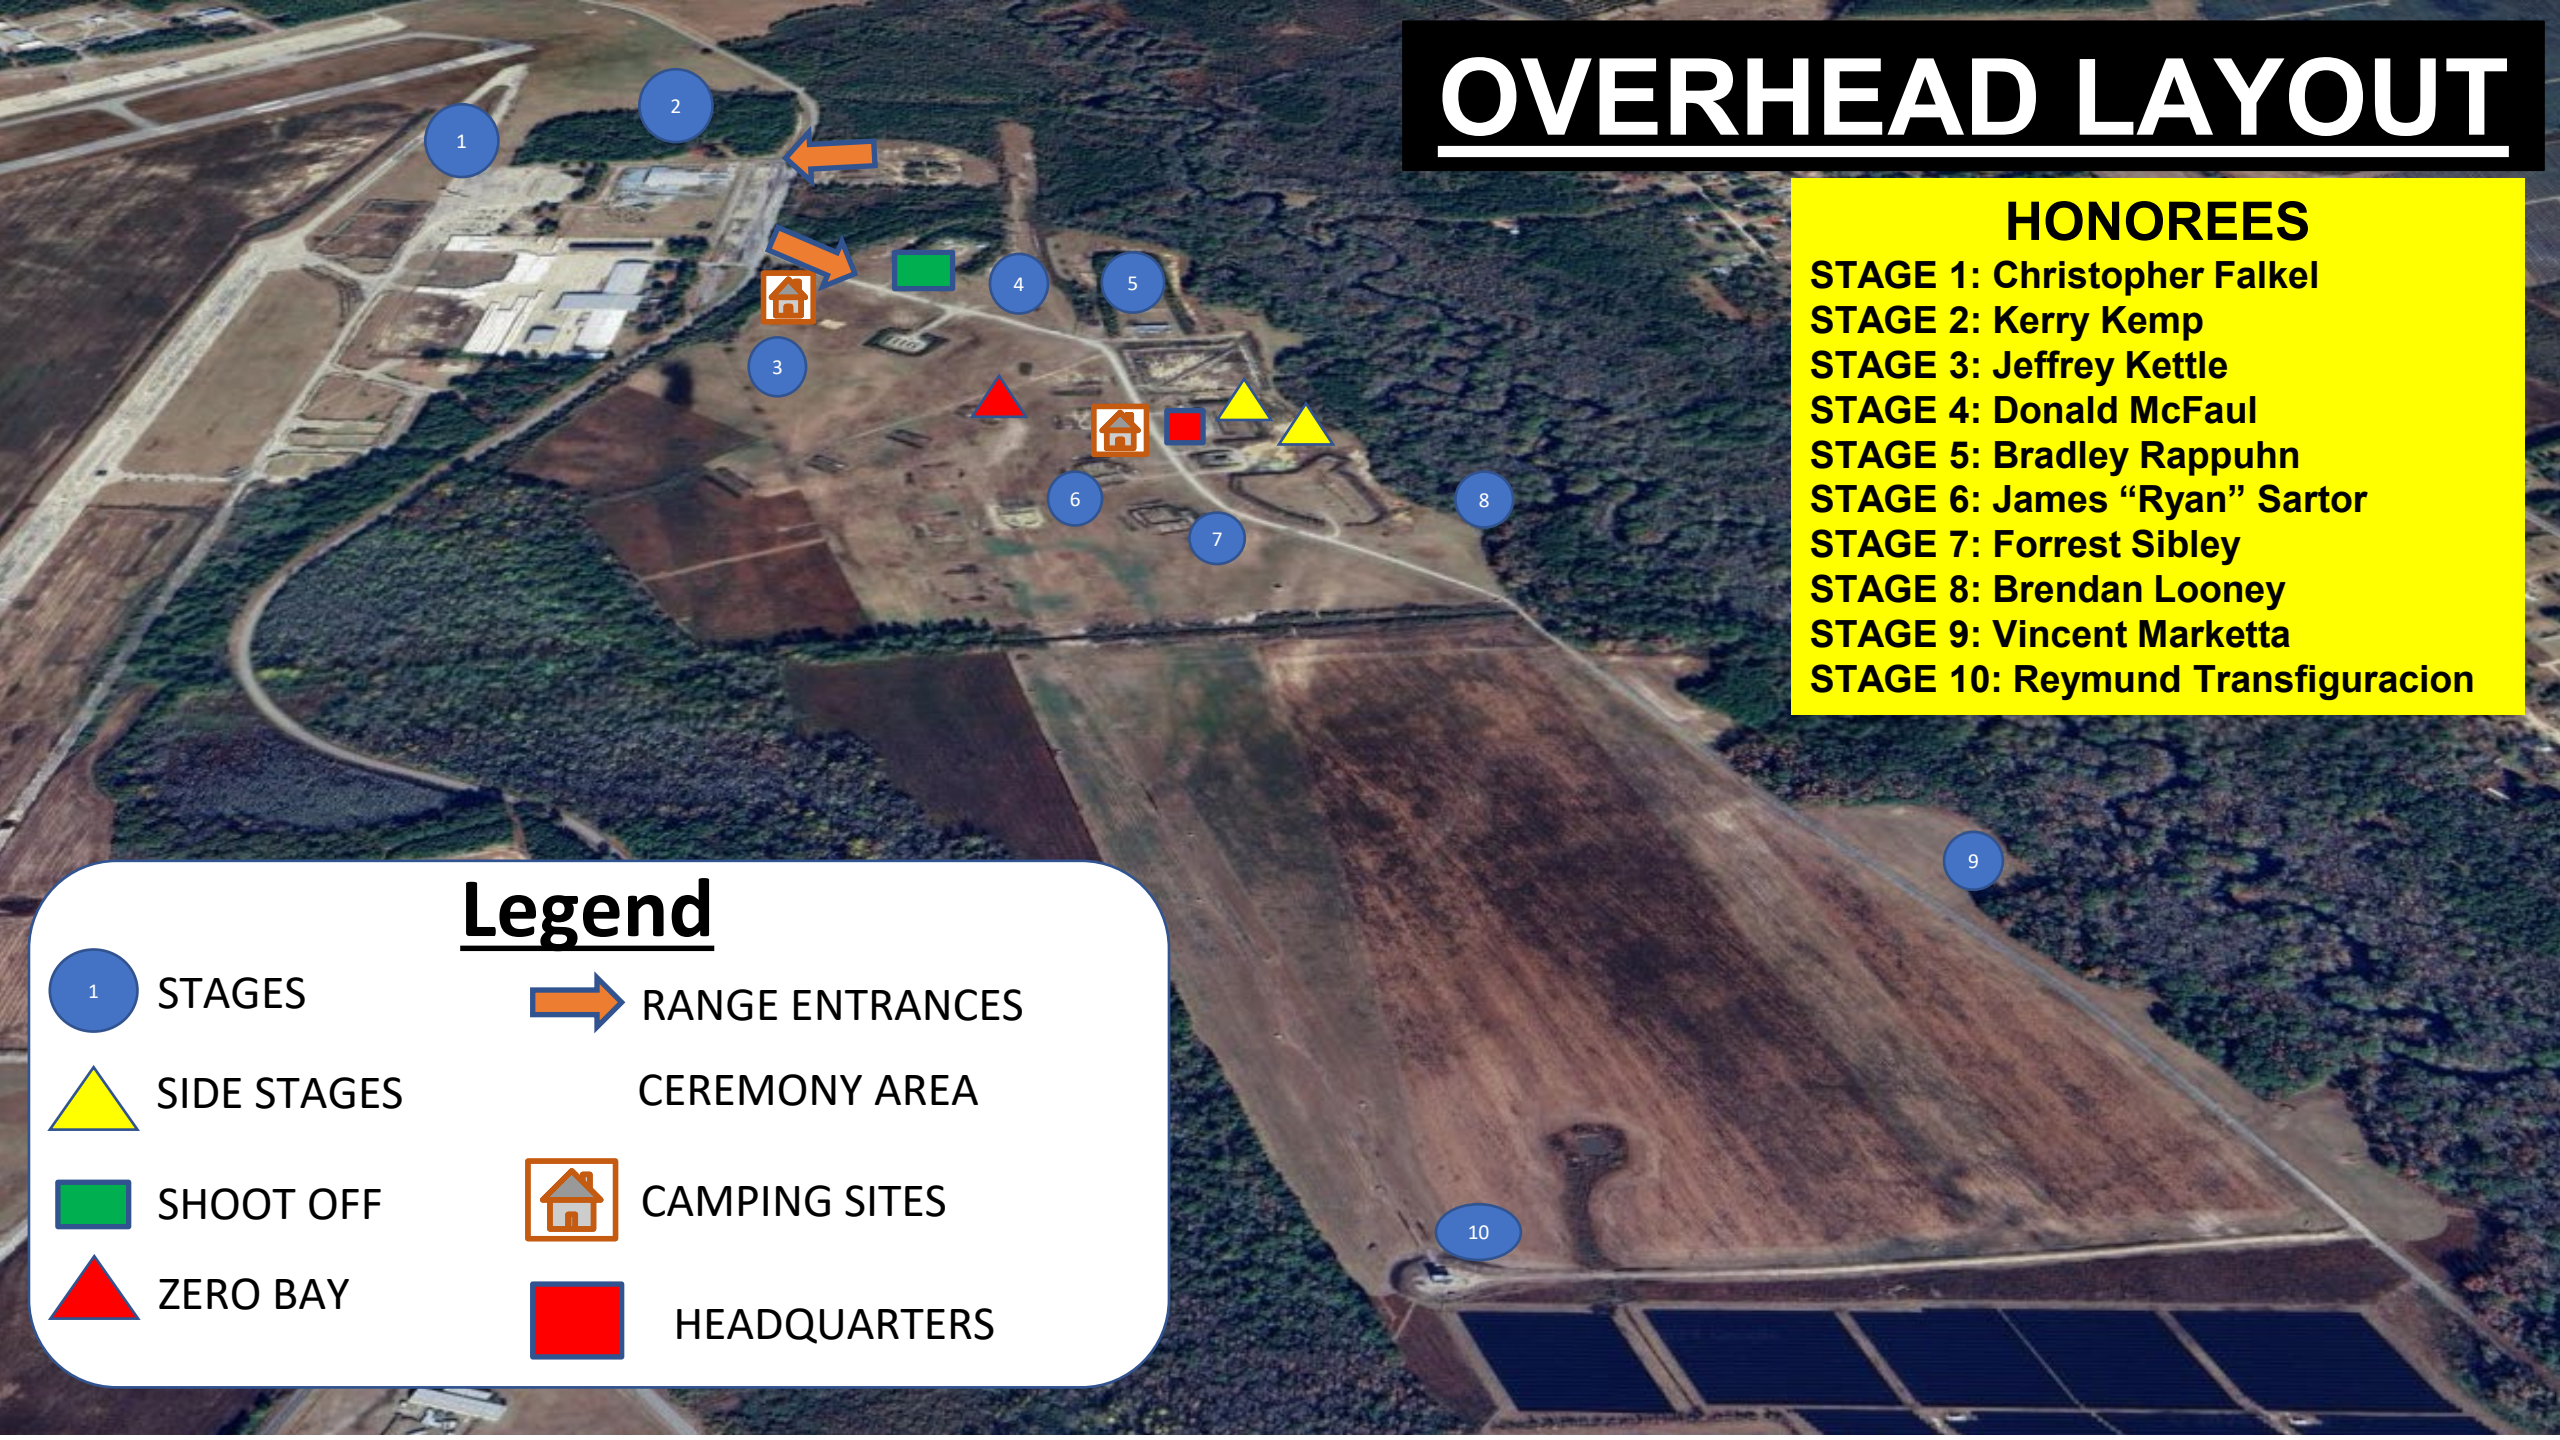

Legend

- 1 STAGES
- 2 RANGE ENTRANCES
- 3 SIDE STAGES
- 4 SHOOT OFF
- 5 CEREMONY AREA
- 6 ZERO BAY
- 7 CAMPING SITES
- 8 HEADQUARTERS

STAGES 1-2 & CEREMONY AREA

Legend

-  STAGES
-  CEREMONY AREA
-  CEREMONY PARKING
-  HQ/ STAGES 3-10 ENTRANCE
-  CEREMONY/ STAGES 1-2 ENTRANCE
-  LITTLE BIRD RAFFLE SIDE STAGE

- 1 STAGES
- 6 HEADQUARTERS
- SIDE STAGES
- PRIMARY CAMPING SITE

STAGES 6-8 LAYOUT

6

7

8

DUSKIN
SIDE STAGE

GENESIS

STACCATO

TO SIDE
STAGES

OA DEFENSE

VENDOR ROW

FOOD
TRUCK

FOOD
TRUCK

FOOD
TRUCK

FOOD
TRUCK

FOOD
TRUCK

Zoo
City
Supply
Point

BROADCAST
BOOTH

RAFFLE
TABLES

TV's

MAIN TENT

Connex

STAFF RV

STAFF RV