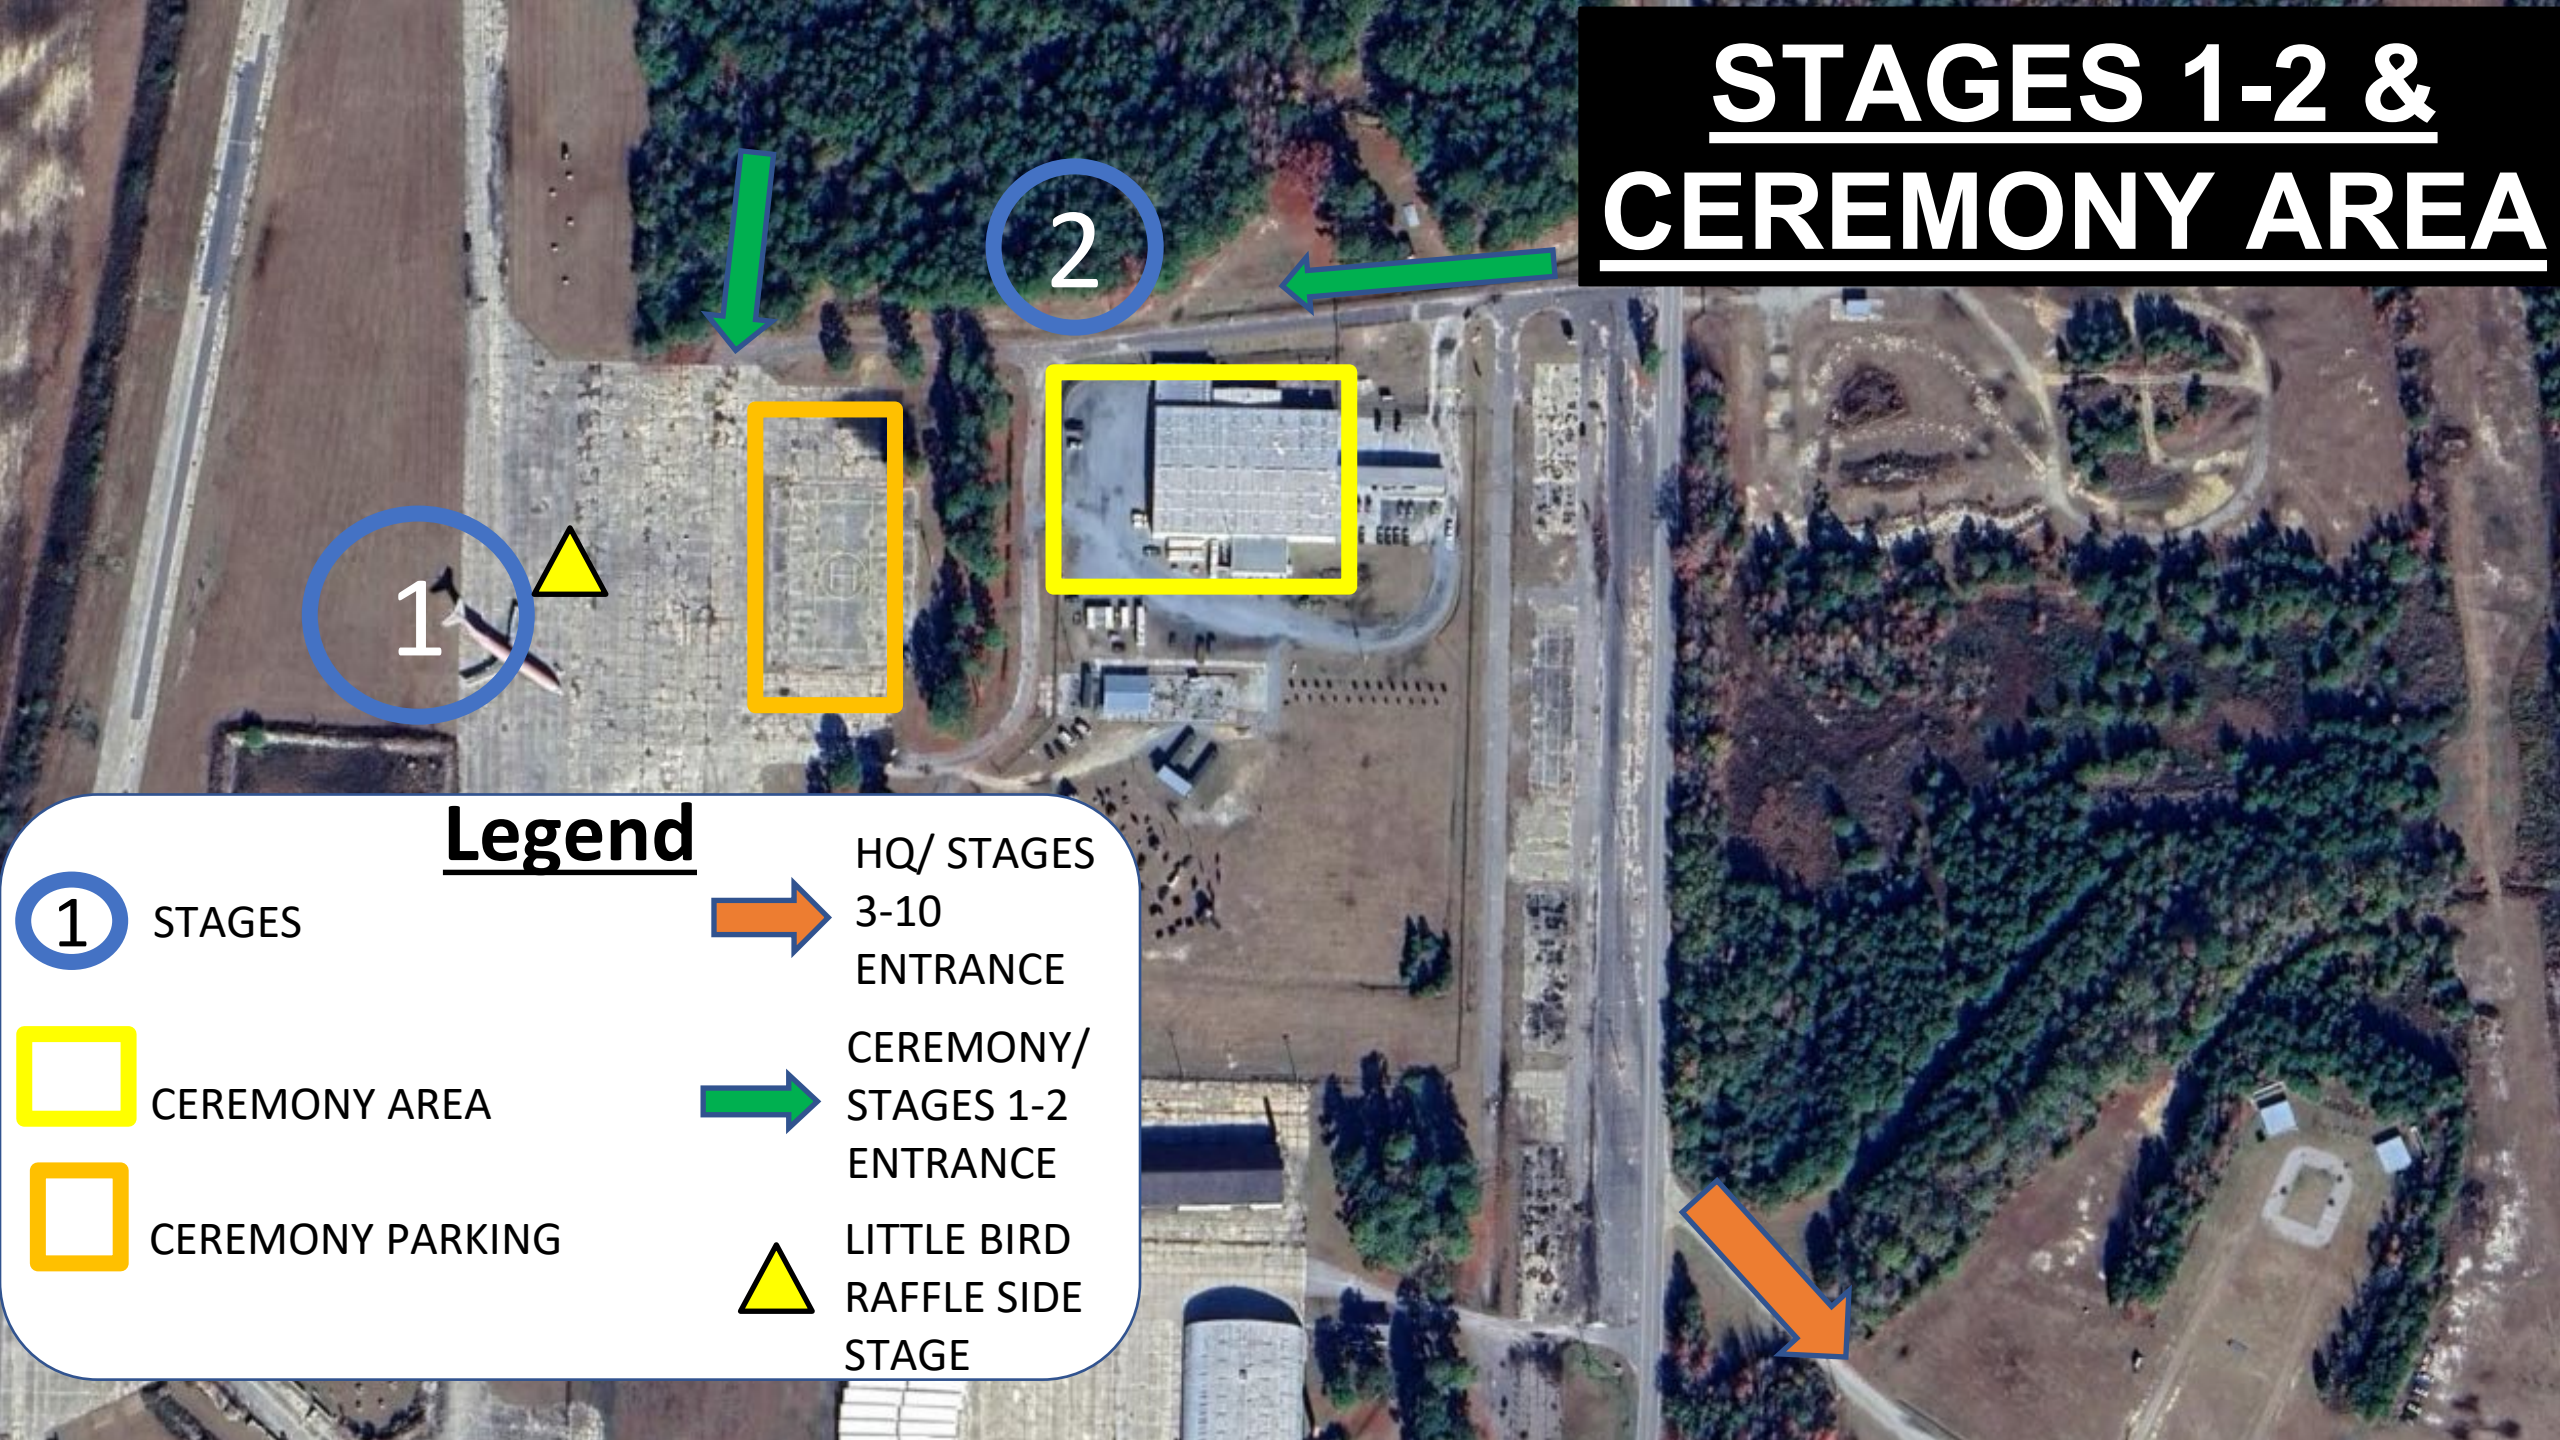

OVERHEAD LAYOUT

HONOREES

- STAGE 1: Christopher Falkel
- STAGE 2: Kerry Kemp
- STAGE 3: Jeffrey Kettle
- STAGE 4: Donald McFaul
- STAGE 5: Bradley Rappuhn
- STAGE 6: James "Ryan" Sartor
- STAGE 7: Forrest Sibley
- STAGE 8: Brendan Looney
- STAGE 9: Vincent Marketta
- STAGE 10: Reymund Transfiguracion

Legend

- 1 STAGES
- 2 RANGE ENTRANCES
- 3 SIDE STAGES
- 4 SHOOT OFF
- 5 CEREMONY AREA
- 6 ZERO BAY
- 7 CAMPING SITES
- 8 HEADQUARTERS

STAGES 1-2 & CEREMONY AREA

Legend

-  STAGES
-  CEREMONY AREA
-  CEREMONY PARKING
-  HQ/ STAGES 3-10 ENTRANCE
-  CEREMONY/ STAGES 1-2 ENTRANCE
-  LITTLE BIRD RAFFLE SIDE STAGE

DUSKIN SIDE STAGE

GENESIS

STACCATO

HEADQUARTERS

6

STAGE 6, HQ & SIDE STAGE LAYOUT

TO RANGES 7-10

Legend

- 1 STAGES
- 6 HEADQUARTERS
- SIDE STAGES
- PRIMARY CAMPING SITE

STAGES 6-8 LAYOUT

6

7

8

DUSKIN
SIDE STAGE

GENESIS

STACCATO