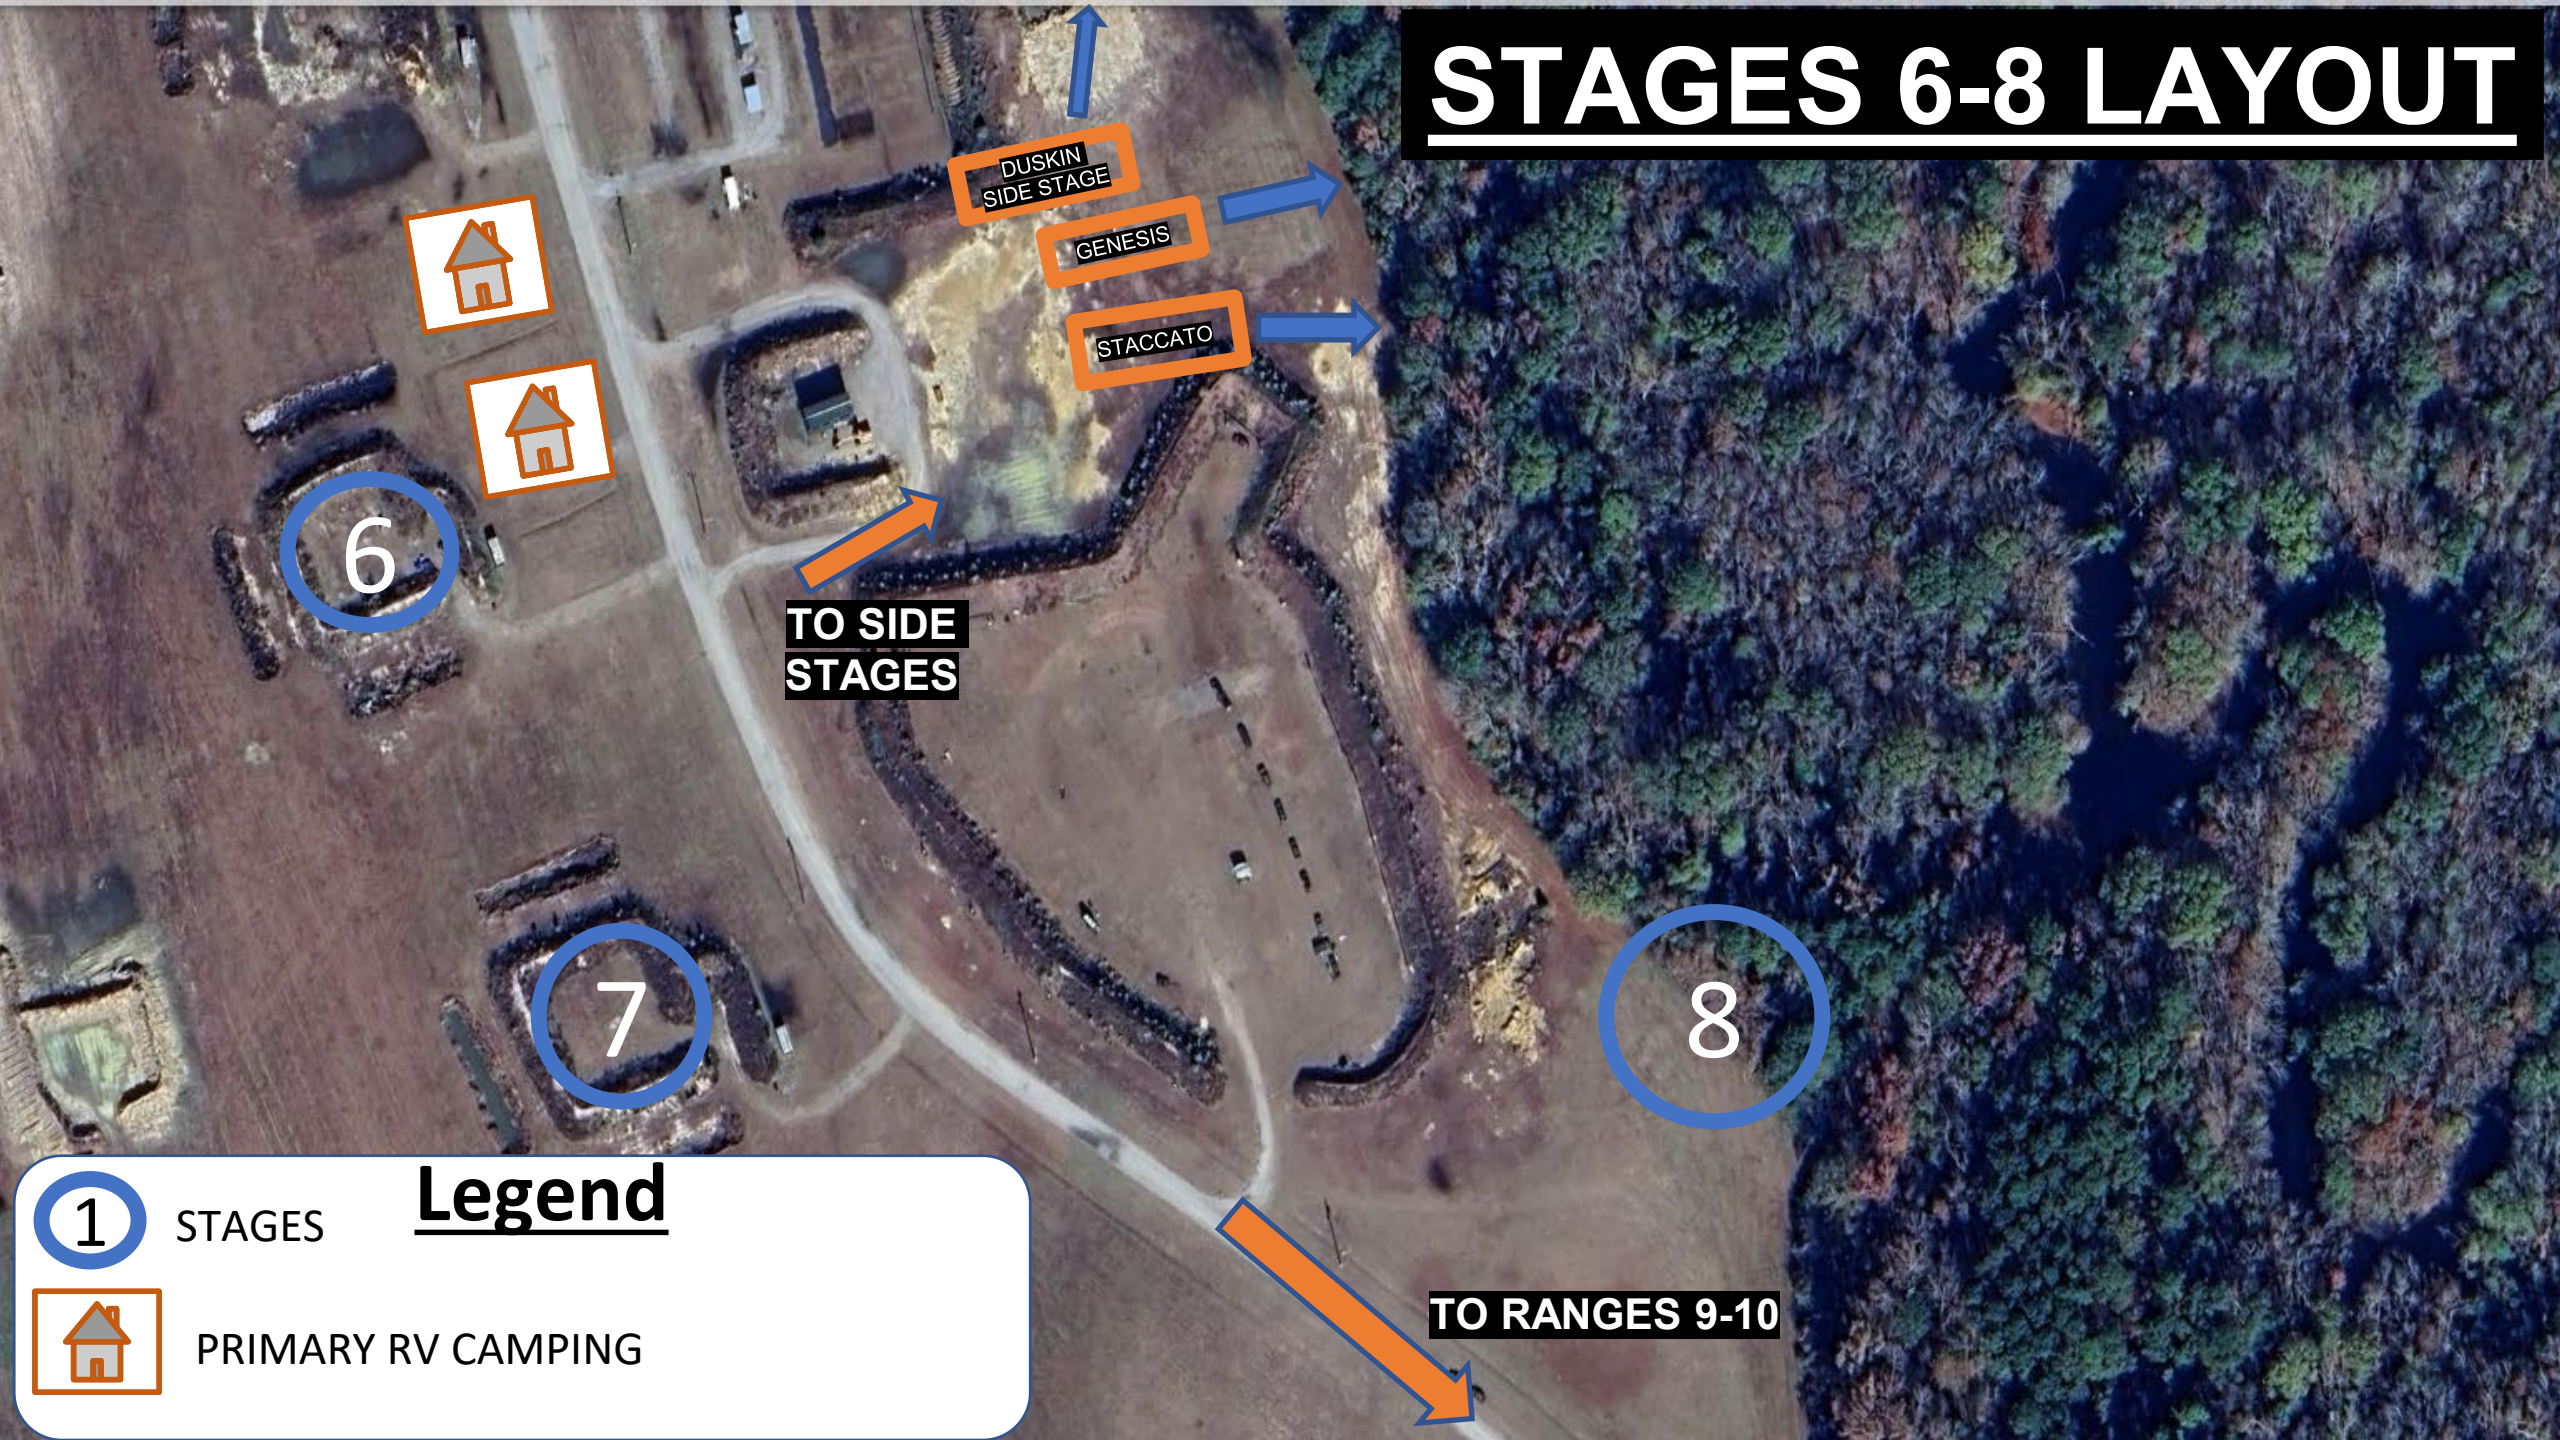

DUSKIN SIDE STAGE

GENESIS

STACCATO

HEADQUARTERS

6

STAGE 6, HQ & SIDE STAGE LAYOUT

TO RANGES 7-10

Legend

- 1 STAGES
- 6 HEADQUARTERS
- SIDE STAGES
- PRIMARY CAMPING SITE

STAGES 6-8 LAYOUT

6

7

8

DUSKIN
SIDE STAGE

GENESIS

STACCATO

Zoo
City
Supply
Point

BROADCAST
BOOTH

RAFFLE
TABLES

TV's

MAIN TENT

Connex

STAFF RV

STAFF RV

MAIN TENT LAYOUT

**MEDIA
BROADCAST
BOOTH**

**RAFFLE
TABLE**

**SWAG
TENT**

**M3G
TRAILER**

VENDOR

VENDOR

VENDOR